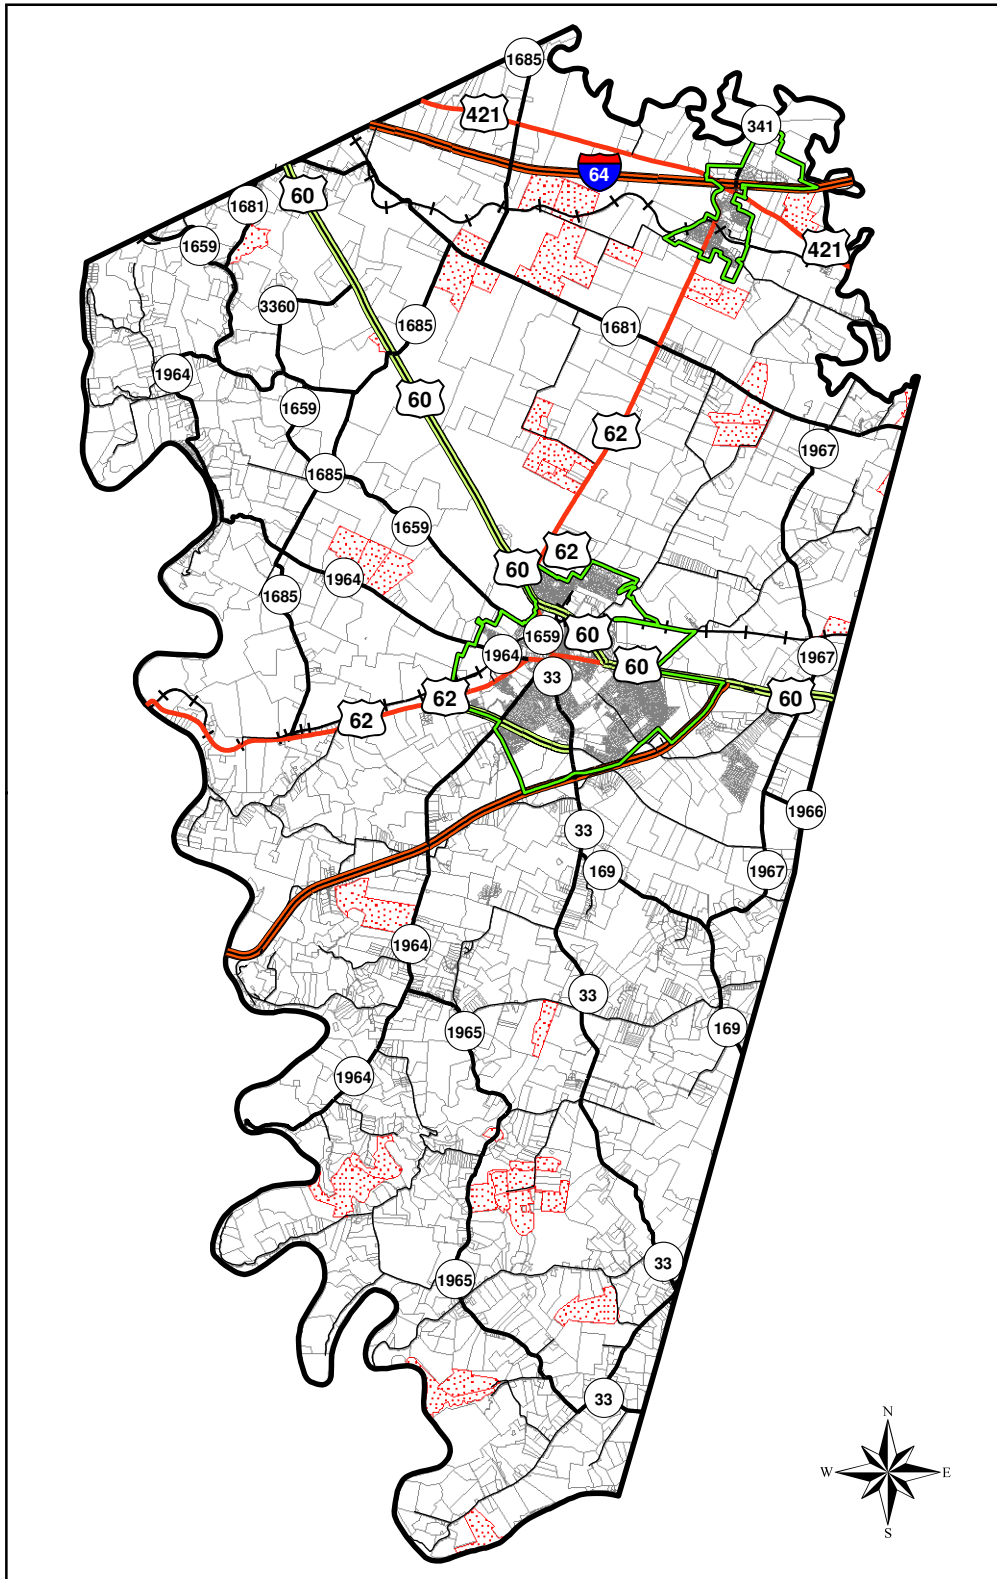

**Figure 6
Conservation Easements**

- Urban Service Boundary
- County Boundary
- Conservation Easements
- Parcels

April 2018

Source: Bluegrass Land Conservancy (2017)
 Maps Prepared by Versailles Midway Woodford County P & Z GIS