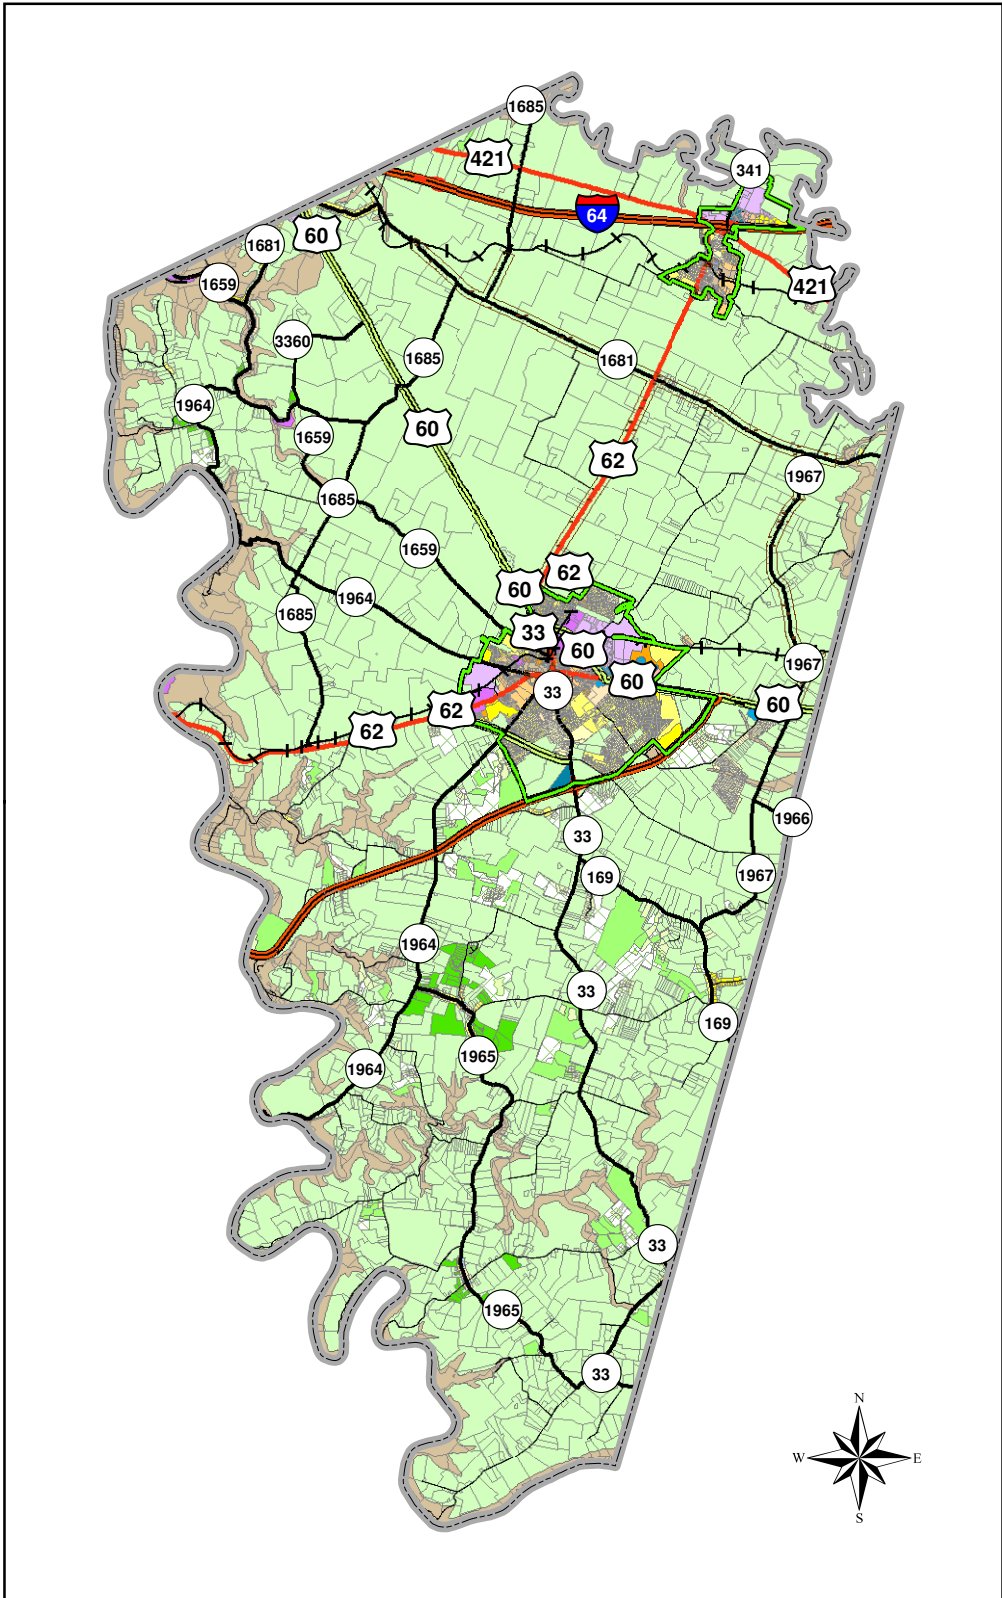

Figure 22
Woodford County: Zoning

Zoning

Business/Professional	Ag/Open Space
B-1	A-1
B-2	A-2
B-4	A-4
B-5	Residual Farmland
P-1	CO-1
Residential	Industrial
Rural Residential	I-1
R-1A	I-2
R-1B	
R-1C	
R-2	
R-3	
R-4	
M-1	

Historic Overlay Districts
 Urban Service Boundary

April 2018

2018 COMPREHENSIVE PLAN UPDATE
VERSAILLES MIDWAY WOODFORD COUNTY

Source: Versailles Midway Woodford
County Planning Commission

Maps Prepared by
Versailles Midway Woodford County P & Z
GIS