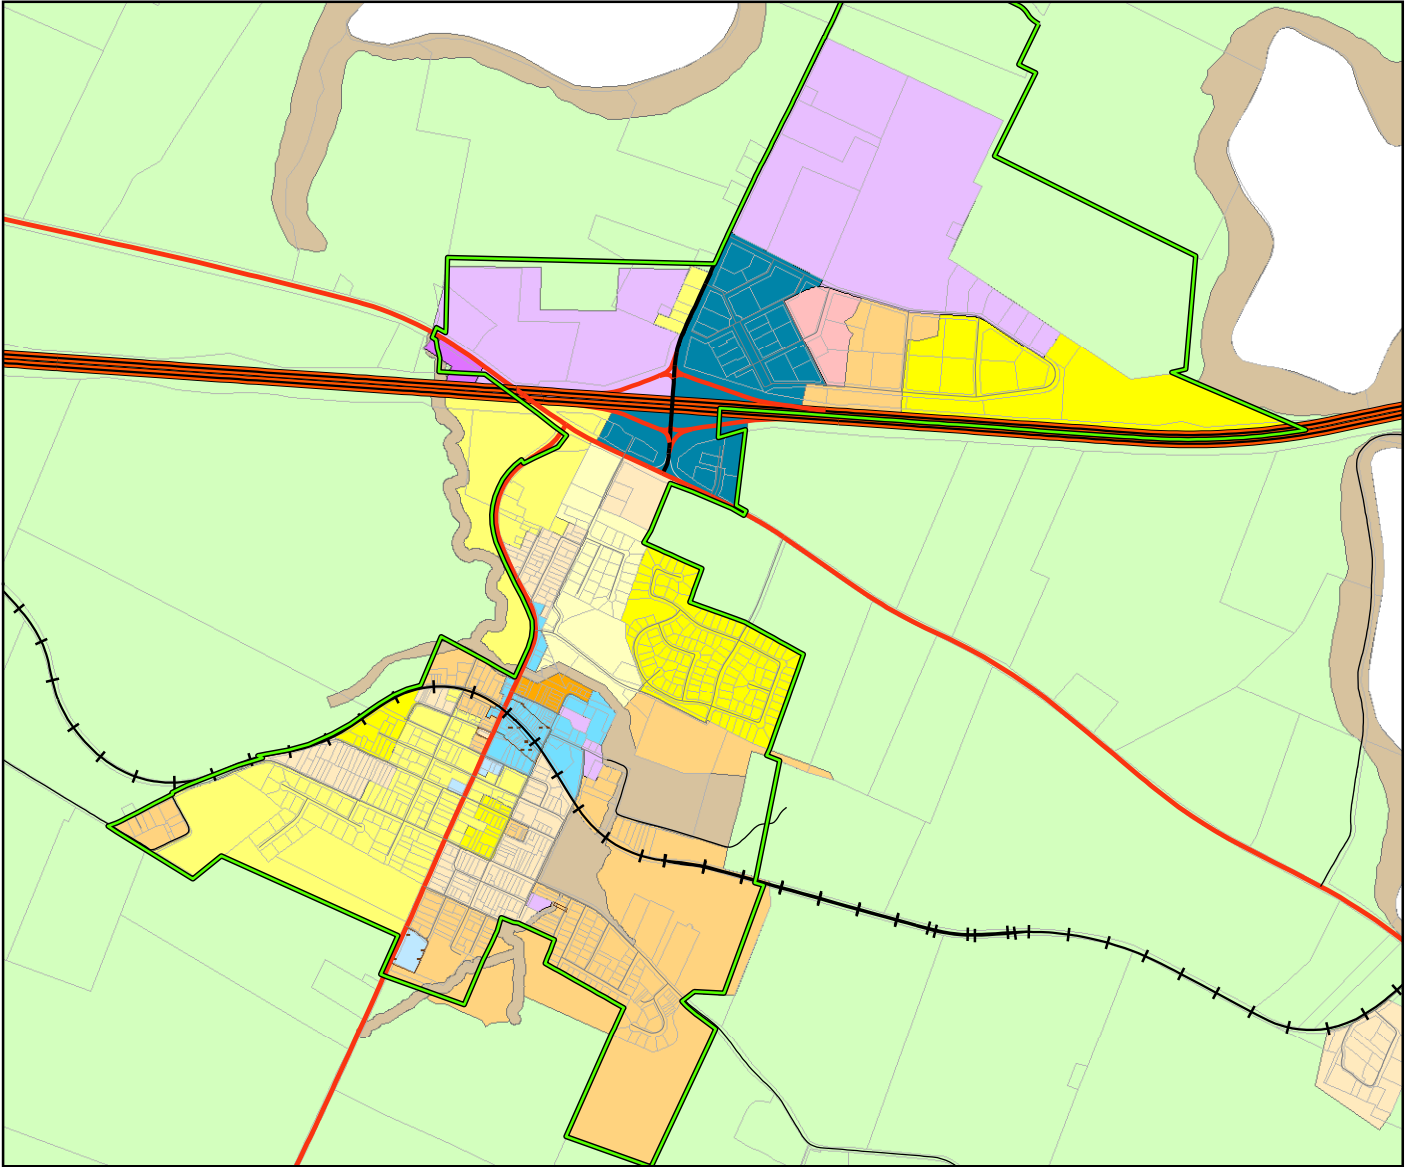

**Figure 20
Midway Urban Area: Zoning**

Zoning		
Business/Professional	Ag/Open Space	Residential
B-1	A-1	Rural Residential
B-2	A-2	R-1A
B-4	A-4	R-1B
B-5	Residual Farmland	R-1C
P-1	CO-1	R-2
Industrial	-- Historic Overlay Districts	R-3
I-1	Urban Service Boundary	R-4
I-2		M-1

April 2018

**2018 COMPREHENSIVE PLAN UPDATE
VERSAILLES MIDWAY WOODFORD COUNTY**

Source: Versailles, Midway and Woodford County Planning Commission.
Maps Prepared by Versailles Midway Woodford County P & Z GIS