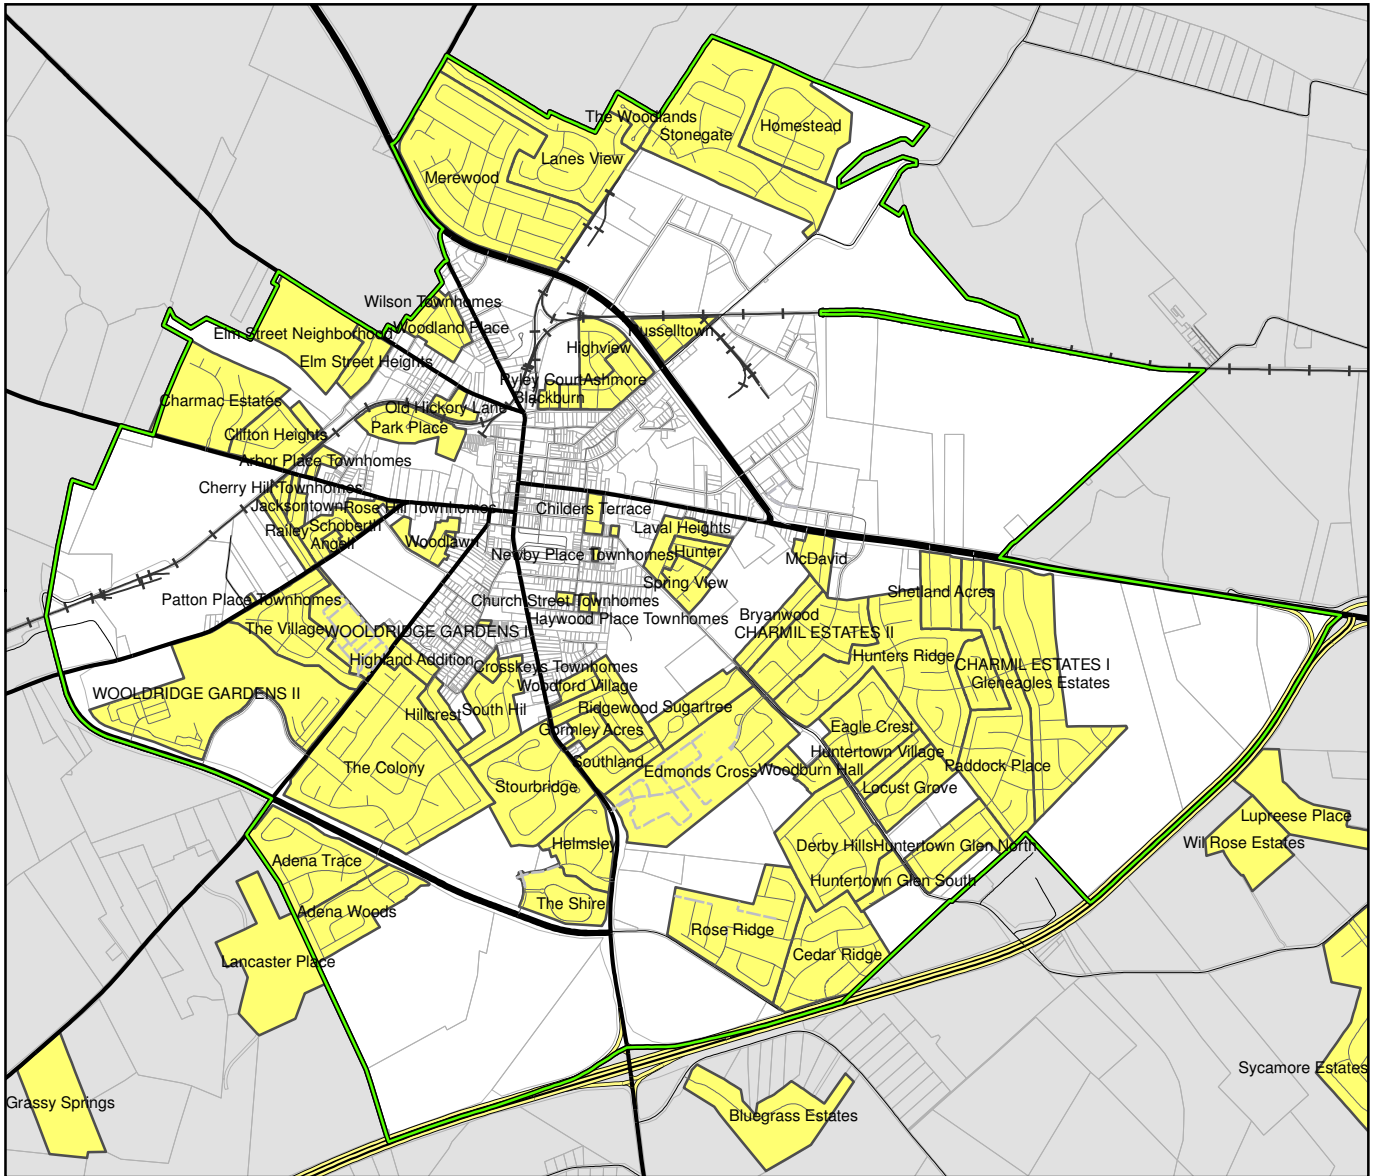

Figure 11
Versailles Neighborhoods

- Existing Residential Neighborhoods
- Parcel Lines
- Urban Service Boundary

April 2018

Source: Versailles Midway Woodford
County Planning Commission
Maps Prepared by
Versailles Midway Woodford County P & Z
GIS